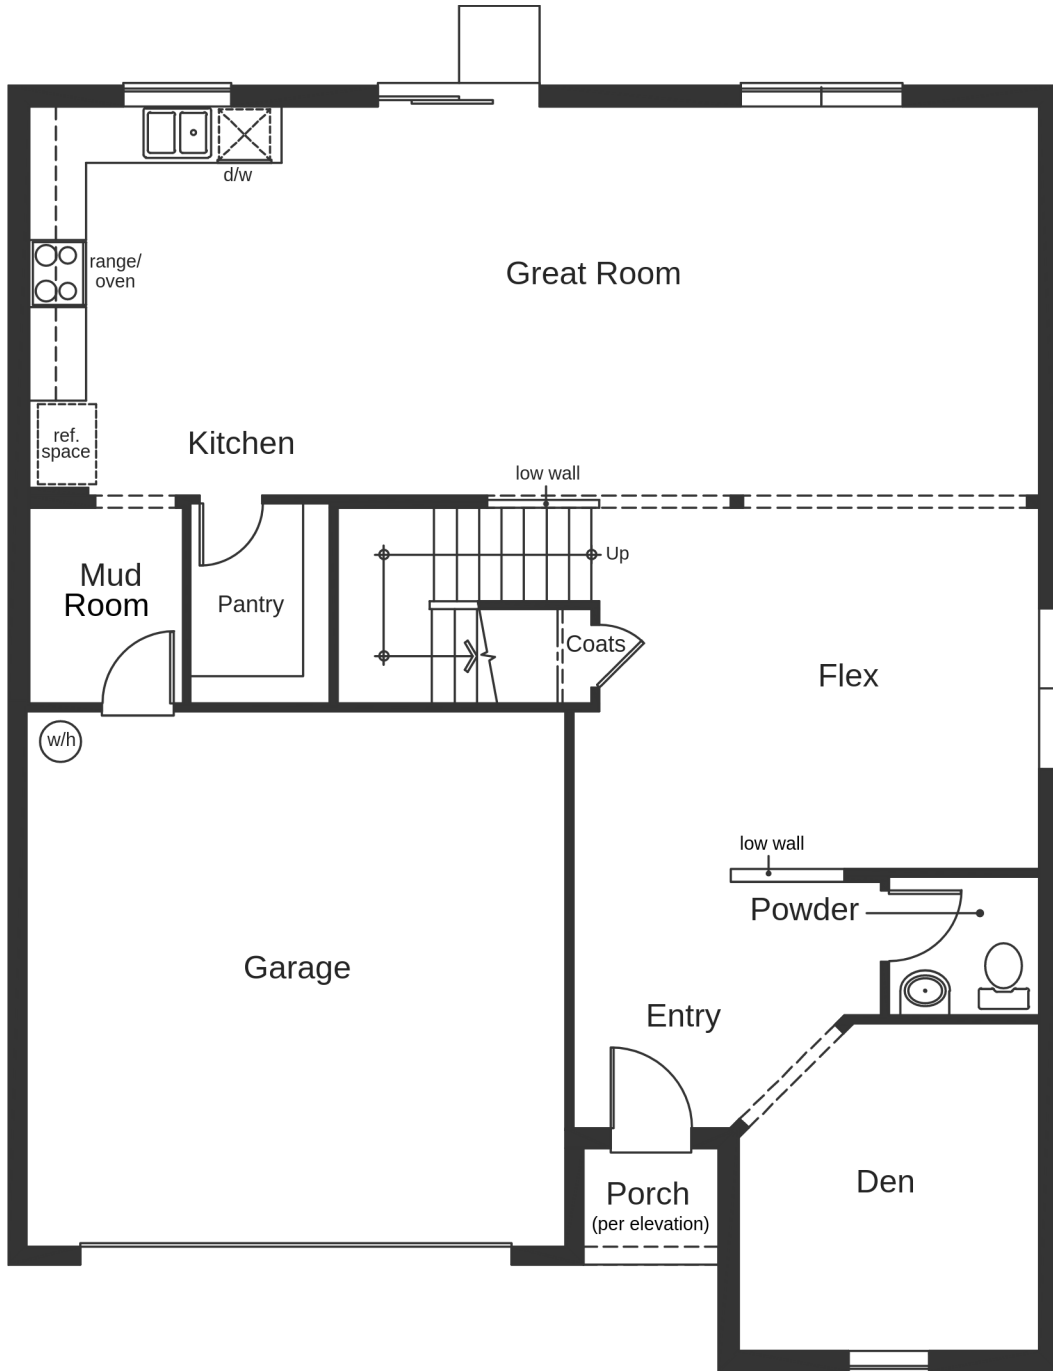

PLAN PLAN 3016 (3,016 SQ. FT. | 2 FLOORS | 4-6 BEDS | 2.5-3 BATH | 2-CAR GARAGE)

PLAN PLAN 3016 (3,016 SQ. FT. | 2 FLOORS | 4-6 BEDS | 2.5-3 BATH | 2-CAR GARAGE)