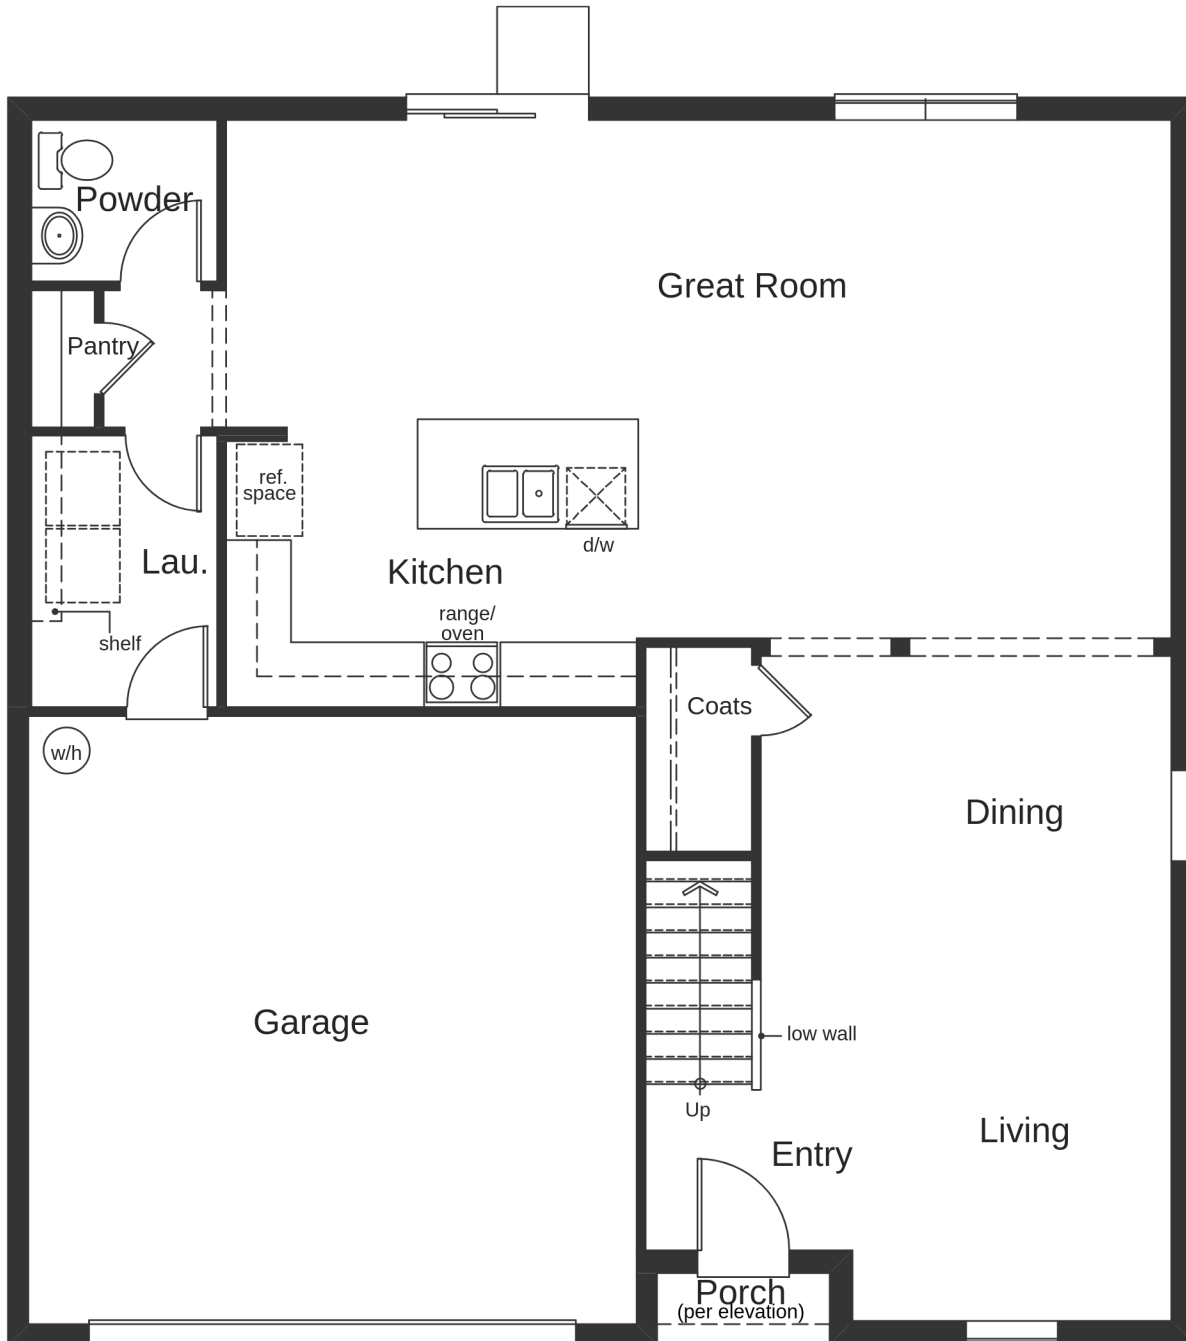

PLAN PLAN 2716 (2,716 SQ. FT. | 2 FLOORS | 4 BEDS | 2.5 BATH | 2-CAR GARAGE)

PLAN PLAN 2716 (2,716 SQ. FT. | 2 FLOORS | 4 BEDS | 2.5 BATH | 2-CAR GARAGE )