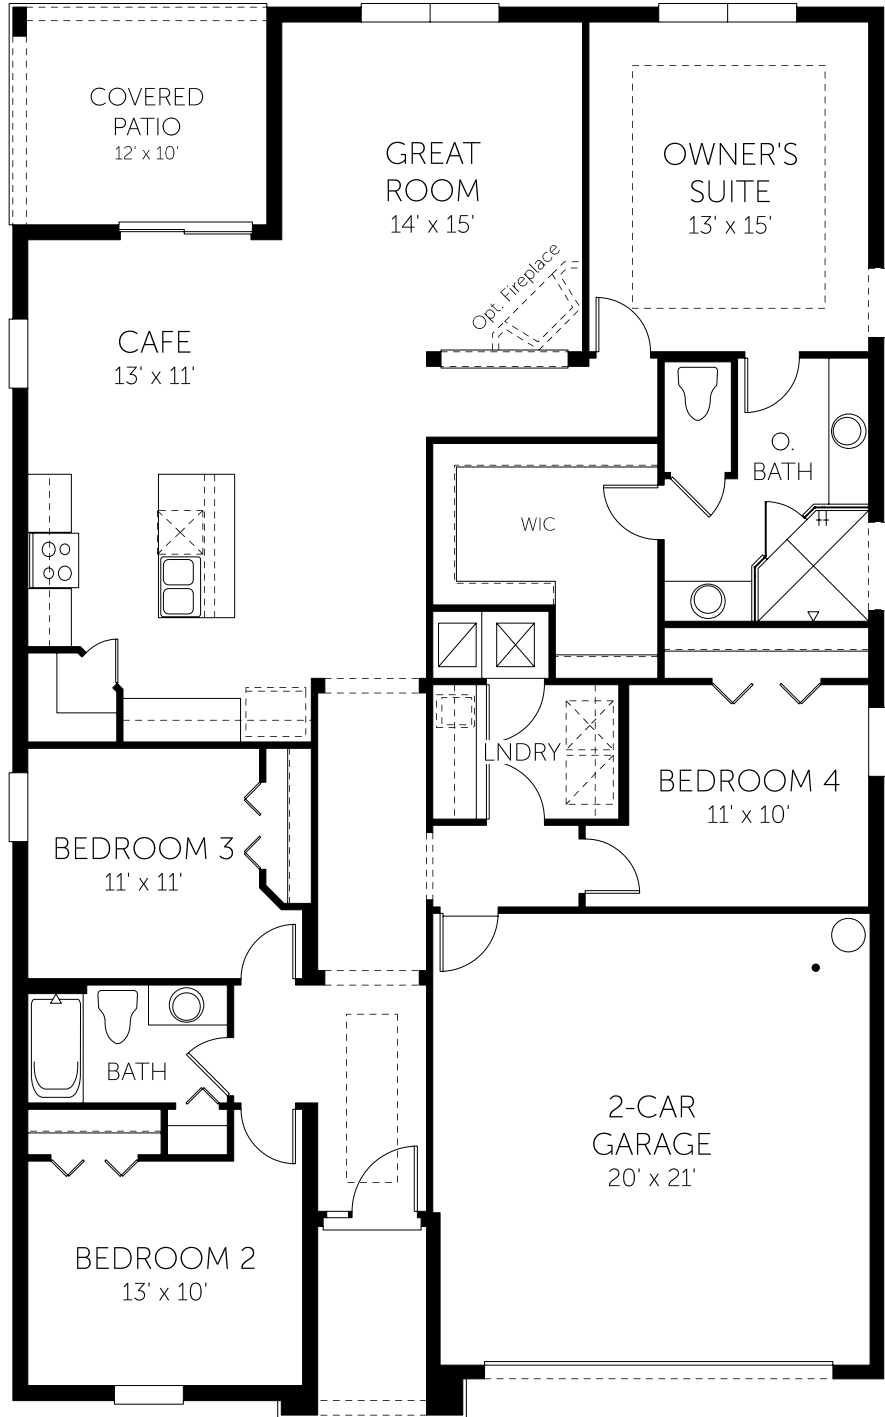

DREAM FINDERS HOMES

Mulberry

First Floor

4 Bedrooms

2 Full Bathrooms

1,938 Square Feet

No Options Selected

DREAMFINDERSHOMES.COM

Dream Finders Homes reserves the right to change elevations, specifications, materials and pricing without prior notice. Variations within the floor plans and elevations do exist. Square footage are approximate and will vary. ©2019. Dream Finders Homes 8/19.